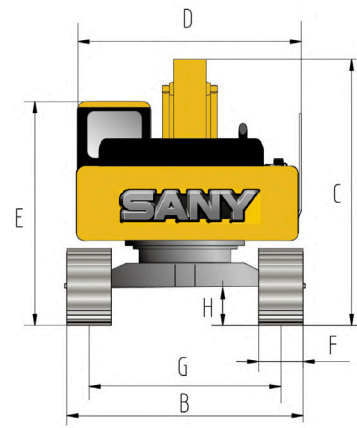

SY215C DIMENSIONS & SPECIFICATIONS

OVERALL DIMENSIONS

A	Transport Length	9680 mm
B	Transport Width	2980 mm
C	Transport Height	3440 mm
D	Upper Width	2875 mm
F	Cab Height	3075 mm
G	Tail Swing Radius	2900 mm
H	Min. Ground Clearance	440 mm

WORKING RANGE

a	Maximum Digging Height	9600 mm
b	Maximum Dumping Height	6730 mm
c	Maximum Digging Depth	6600 mm
d	Maximum Vertical Digging Depth	6255 mm
e	Maximum Digging Reach	10280 mm
f	Maximum Swing Radius	3730 mm
g	Height at Min. Swing Radius	7680 mm

MACHINE PARAMETERS

Operating Weight	21900 kg
Engine Type	Mitsubishi 6D34-TL
Engine Max Power (Gross)	114/2050 kW/rpm
Engine Max Torque	590/1400 Nm/rpm
Engine Displacement	5.86L
Emission Standard	Tier 2
Swing Speed	11rpm
Travel Speed	5.4/3.3km/h
Fuel Tank Capacity	340 L
Hydraulic Tank Capacity	239 L
Engine Oil Capacity	22 L
Ground Pressure	47.4kPa
Gradeability	70%/35°
Bucket Digging Force	138kN
Arm Digging Force	103kN
Tractive Force	248kN
Bucket Capacity	0.93m³
Boom Length	5.7m
Arm Length	2.9m
Track Gauge	2380mm
Track Length	4250mm