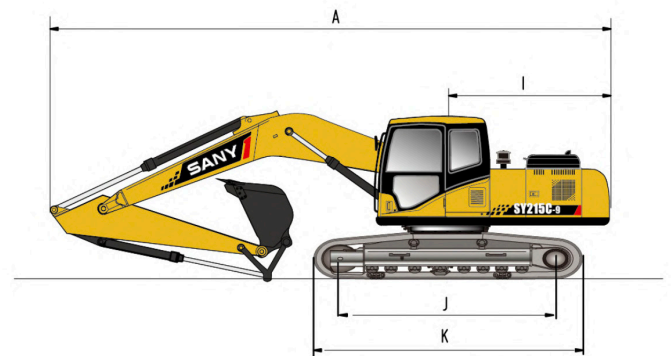

# SY215C

SY215C 22.6 ton excavator features customized engine, strengthened components, high operating efficiency, low fuel consumption, easy maintenance and comfort cabin.

- » Innovative controller with faster consumption and more accuracy reduces the response time of hydraulic elements, lowers the internal power loss of the system and increases the operating output power.
- » The positive flow controlled by hydraulic system considerably reduces fuel consumption. Advanced computer dynamic control technology provides a real-time match between engine power and main pump power. Four power modes maximize fuel economy.

## SY215C DIMENSIONS & SPECIFICATIONS

### OVERALL DIMENSIONS

A	Transport Length	9680 mm
B	Transport Width	2980 mm
C	Transport Height	3440 mm
D	Upper Width	2875 mm
F	Cab Height	3075 mm
G	Tail Swing Radius	2900 mm
H	Min. Ground Clearance	440 mm

### MACHINE PARAMETERS

Operating Weight	21900 kg
Engine Type	Mitsubishi 6D34-TL
Engine Max Power (Gross)	114/2050 kW/rpm
Engine Max Torque	590/1400 Nm/rpm
Engine Displacement	5.86L
Emission Standard	Tier 2
Swing Speed	11rpm
Travel Speed	5.4/3.3km/h
Fuel Tank Capacity	340 L
Hydraulic Tank Capacity	239 L
Engine Oil Capacity	22 L
Ground Pressure	47.4kPa
Gradeability	70%/35°
Bucket Digging Force	138kN
Arm Digging Force	103kN
Tractive Force	248kN
Bucket Capacity	0.93m <sup>3</sup>
Boom Length	5.7m
Arm Length	2.9m
Track Gauge	2380mm
Track Length	4250mm