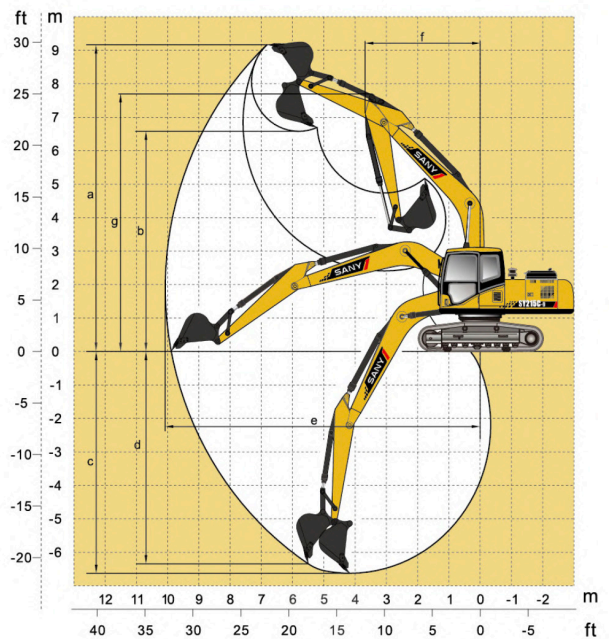

## SY215C DIMENSIONS & SPECIFICATIONS

### OVERALL DIMENSIONS

A	Transport Length	9680 mm
B	Transport Width	2980 mm
C	Transport Height	3440 mm
D	Upper Width	2875 mm
F	Cab Height	3075 mm
G	Tail Swing Radius	2900 mm
H	Min. Ground Clearance	440 mm

### WORKING RANGE

a	Maximum Digging Height	9600 mm
b	Maximum Dumping Height	6730 mm
c	Maximum Digging Depth	6600 mm
d	Maximum Vertical Digging Depth	6255 mm
e	Maximum Digging Reach	10280 mm
f	Maximum Swing Radius	3730 mm
g	Height at Min. Swing Radius	7680 mm

### MACHINE PARAMETERS

Operating Weight	21900 kg
Engine Type	Mitsubishi 6D34-TL
Engine Max Power (Gross)	114/2050 kW/rpm
Engine Max Torque	590/1400 Nm/rpm
Engine Displacement	5.86L
Emission Standard	Tier 2
Swing Speed	11rpm
Travel Speed	5.4/3.3km/h
Fuel Tank Capacity	340 L
Hydraulic Tank Capacity	239 L
Engine Oil Capacity	22 L
Ground Pressure	47.4kPa
Gradeability	70%/35°
Bucket Digging Force	138kN
Arm Digging Force	103kN
Tractive Force	248kN
Bucket Capacity	0.93m <sup>3</sup>
Boom Length	5.7m
Arm Length	2.9m
Track Gauge	2380mm
Track Length	4250mm